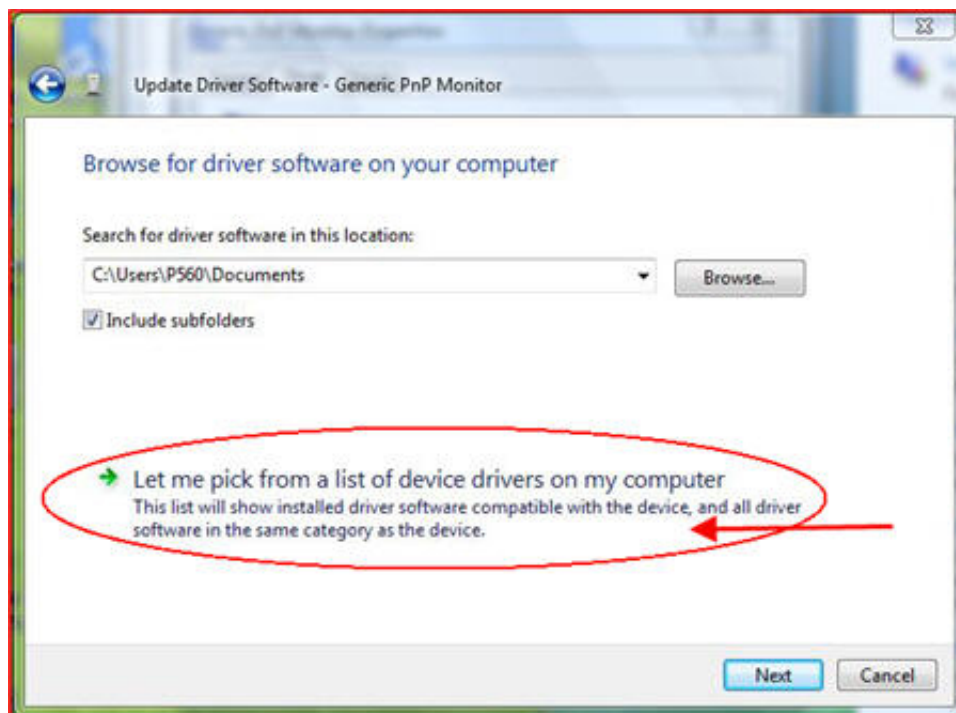

1. [generic non-pnp monitor driver error windows 10](#)
2. [how do i fix generic non pnp monitor](#)
3. [generic pnp monitor driver error windows 10](#)

Read more Easy Fixes Generic PNP Monitor When I have just my monitor everything is fine, but when I connect my HDTV as a duplicate display everything goes down to 30FPS.

generic non-pnp monitor driver error windows 10

generic non-pnp monitor driver error windows 10, what is generic pnp monitor driver, how do i fix generic non pnp monitor, how to fix generic non pnp monitor windows 10, generic pnp monitor driver error windows 10, how to install generic pnp monitor driver windows 10, how do i update my generic pnp monitor driver, what is generic pnp monitor [Unduh 2 Whatsapp En Un Celular Android Entel](#)

In such a case, you'll need to switch to the dedicated driver created by the monitor company for the device.. The basic driver for the generic PnP monitor is by default installed on the Win 10, so, while connecting any kind of monitor to the computer, this driver ought to exist in the computer otherwise, your monitor will not function. [Sekirei Season 3 Sub Indo Bd](#)

[How To Manually Uninstall](#)

[Bitdefender Antivirus For Mac](#)

how do i fix generic non pnp monitor

[Freebsd Install Perl Package](#)