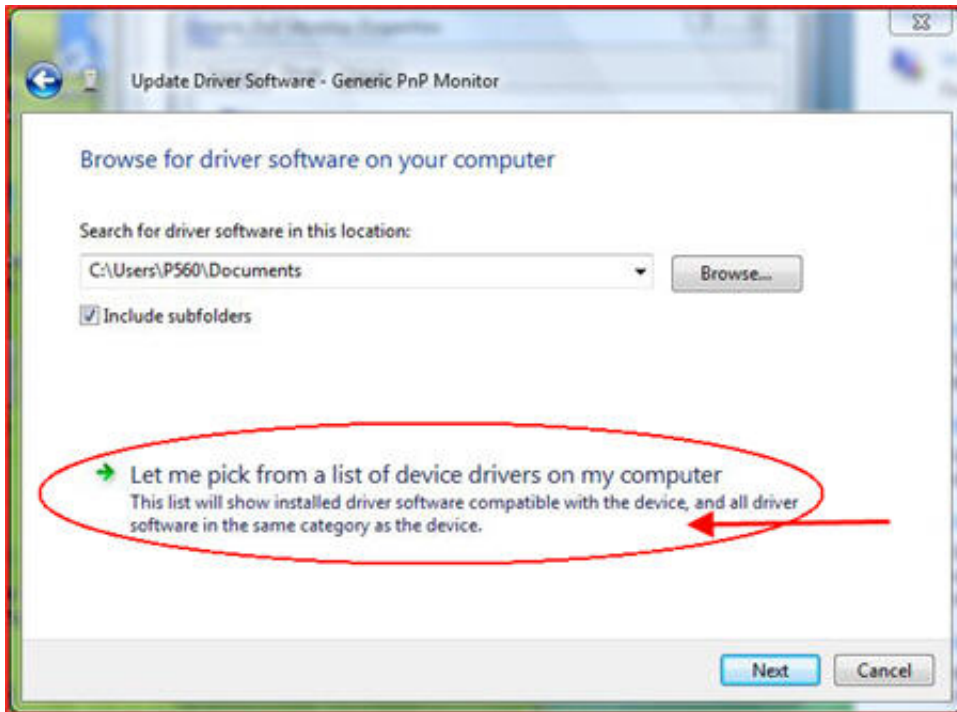

[Generic Pnp Monitor Driver Error Windows 10](#)

[Generic Pnp Monitor Driver Error Windows 10](#)

---

When the user connects multiple monitors to the system If the user is trying to connect the monitor by utilizing an HDMI (High-Definition Multimedia Interface) or VGA (Video Graphics Array) cable while having the graphics card installed on the system.. But in regular mode, it doesn't Either way, Windows can't find me the driver I reinstalled Windows, reinstalled drivers from the Nvidia website, no avail.